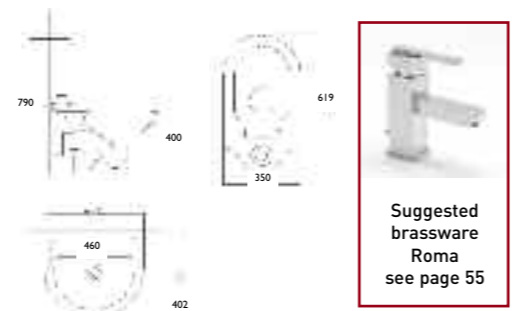

Suggested brassware
Roma
see page 55