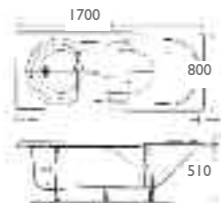

PRESTIGE ANTISLIP

Prestige Anti Slip 1700 x 800mm	
Trojancast	£468.00
Plain 5mm	£283.00