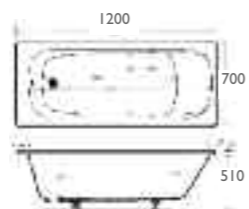

DERWENT

1200 x 700mm	
Trojancast	£335.00
Twin Grippd 5mm	£205.00
Plain 5mm	£188.00