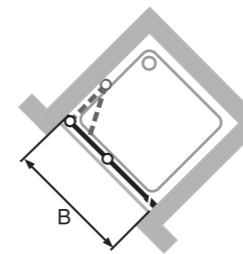

Left-Hand Fixing Shown

Design Pure Folding Swing Door Corner Entry

		Tray Installation Dimension (mm)		Product Numbers		Base Price	
Model	Product			Left-Hand Fixing	Right-Hand Fixing		
SFT 800	Folding Swing Door x 2	785-800	510950	092 321	510960	092 321	£1,438
SFT 900	Folding Swing Door x 2		510951	092 321	510961	092 321	
SFT 1000	Folding Swing Door x 2	985-1000	510952	092 321	510962	092 321	

Please note: Asymmetric combinations can be created by choosing the correct product codes.

Design Pure Folding Swing Door in Recess

		Tray Installation Dimension (mm)		Product Numbers		Base Price	
Model	Product	Door in Recess		Left-Hand Fixing	Right-Hand Fixing		
SFT 800	Folding Swing Door	785-815	510950	092 321	510960	092 321	£800
	Closing profile for door in recess		510699		510699		
SFT 900	Folding Swing Door	885-915	510951	092 321	510961	092 321	
	Closing profile for door in recess		510699		510699		
SFT 1000	Folding Swing Door	985 - 1015	510952	092 321	510962	092 321	
	Closing profile for door in recess		510699		510699