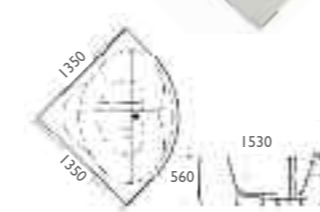

BERMUDA

Bermuda Corner Bath 1345 x 1345mm

Trojancast	£632.00
Plain 5mm	£446.00

Price includes panel 520mm high

LAGUNA

1200 x 1200mm

Trojancast	£569.00
Plain 5mm	£383.00

Price includes panel 520mm high