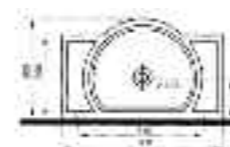

Linda Puzzle basin £69.00
1 tap hole
500 x 300mm (W x D)
Suite price (basin, pan, cistern & seat)
£263.00

Kompact pan, cistern & soft close seat