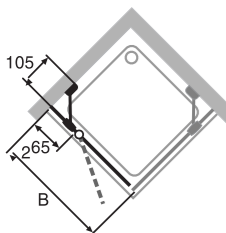

Design Pure Swing Door with Fixed Segment and Side Panel

Model	Product	Tray Installation Dimension (mm)	Product Numbers		Base Price	
ST 800	Swing Door with Fixed Segment	785-800	510610	092 321		£1,090
SW 800	Side Panel		510621	092 321		
ST 900	Swing Door with Fixed Segment	885-900	510611	092 321		
SW 900	Side Panel		510622	092 321		
ST 1000	Swing Door with Fixed Segment	985-1000	510612	092 321		
SW 1000	Side Panel		510623	092 321		

Please note: Asymmetric combinations can be created by choosing the correct product codes.