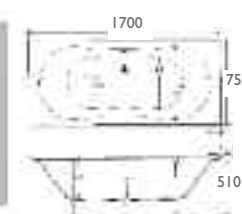

GEMINI

Gemini 1700 x 750mm	
Trojancast	£425.00
Plain 5mm	£260.00

Gemini 1800 x 800mm	
Trojancast	£524.00
Plain 5mm	£340.00