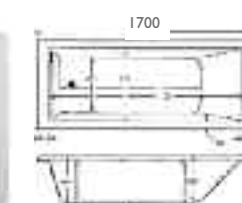

ELITE SOLO

Elite 1500 x 700mm	
Trojancast	£338.00
Plain 5mm	£191.00

Elite 1700 x 700mm	
Trojancast	£338.00
Plain 5mm	£191.00