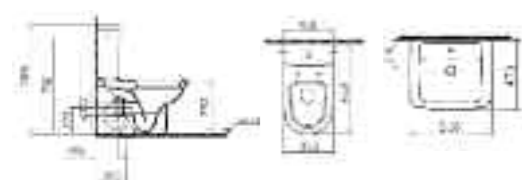

ALSO AVAILABLE

Serenada 450mm basin 1th	£80.00
Serenada btw wc pan	£146.00
Serenada bidet	£153.00
Serenada 560mm semi-recessed basin 1th or 2th	£138.00

Bath shown is the Vitra Optima, see page 40