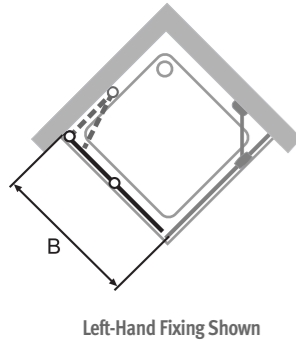

How to Order Anti-Plaque Glass - To order anti-plaque glass surface finish, amend the glass code at the end of the product code to 322.

Product Ref.	Profile Colours	Glass Options
XXXXXX	XXX	322

Extra costs for anti-plaque

Single Door or Side Panel **£50**

Corner Entry, Quadrant, Two-Panel Slider & Walk-in **£100**

Design Pure Folding Swing Door and Side Panel

Model	Product	Tray Installation Dimension (mm)	Product Numbers		Base Price
			Left-Hand Fixing	Right-Hand Fixing	
SFT 800	Folding Swing Door	785-800	510950 092 321	510960 092 321	£1,173
SW 800	Side Panel		510621 092 321		
SFT 900	Folding Swing Door	885-900	510951 092 321	510961 092 321	
SW 900	Side Panel		510622 092 321		
SFT 1000	Folding Swing Door	985-1000	510952 092 321	510962 092 321	
SW 1000	Side Panel		510623 092 321		

Design Pure Walk-in with Swing Door

Model	Tray Installation Dimension (mm)	Width of Fixed Segment	Door Width	Product Number	Base Price
ST 1300	1285-1300	929-944	350	510890 092 321	£828
ST 1400	1385-1400	1029-1044		510891 092 321	
ST 1500	1485-1500	1129-1144		510892 092 321	

Walk-in standard height 2000mm. Walk-in can be combined with a free-standing side panel as shown. Free-standing side panel, 2000mm high is £498, available in 750mm, 800mm, 900mm and 1000mm widths.

Design Pure Sliding Door

Model	Tray Installation Dimension (mm)		Left-Hand Fixing	Right-Hand Fixing	Base Price
	Door in Recess	Door with Side Panel			
GT1200	1165-1205	1195-1235	8P0104 092 321	8P0204 092 321	£848

Design Pure Side Panel for Sliding Door

Model	Door with Side Panel	Tray Installation Dimension (mm)		Base Price
		Left-Hand Fixing	Right-Hand Fixing	
SW 800	785-805	8P2702 092 321	8P2802 092 321	£524
SW 900	885-905	8P2703 092 321	8P2803 092 321	

Two-panel sliding doors are available in standard widths from 900mm and 1800mm. Pricing as above.