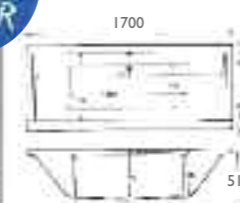

ELITE

Elite 1700 x 700mm	
Trojancast	£364.00
Plain 5mm	£215.00
Elite 1800 x 800mm	
Trojancast	£529.00
Plain 5mm	£344.00

Elite 1700 x 750mm	
Trojancast	£422.00
Plain 5mm	£258.00