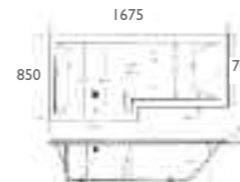

ELITE SHOWER BATH