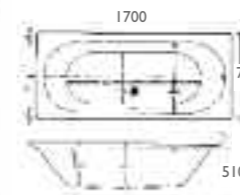

CASCADE DUO

Cascade Duo 1700 x 750mm	
Trojancast	£422.00
5mm	£258.00