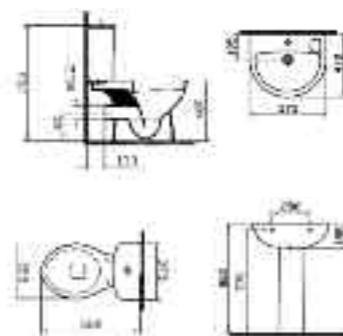

ALSO AVAILABLE

Milton 455mm x 355mm cloakroom basin 1th	£49.00
Milton 455mm x 355mm cloakroom basin 2th	£49.00
Milton 400mm x 400mm corner basin 1th	£49.00
Milton 400mm x 400mm corner basin 2th	£49.00