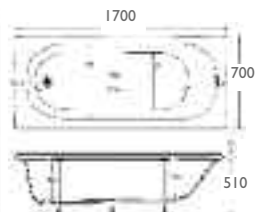

CASCADE

Cascade 1700 x 700mm		Cascade 1500 x 700mm	
Trojancast	£324.00	Plain 5mm	£164.00
Plain 5mm	£177.00