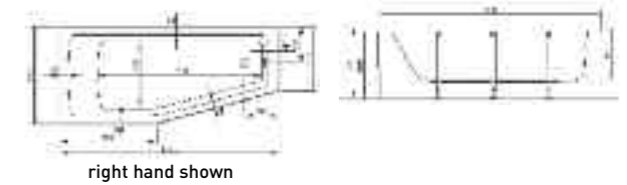

Neon space saver bath (available left and right handed)
1700 x 750 x 500mm £403.00
Front panel 1700mm £119.00
End panel 750mm £95.00
End panel 500mm £85.00
Leg set £60.00