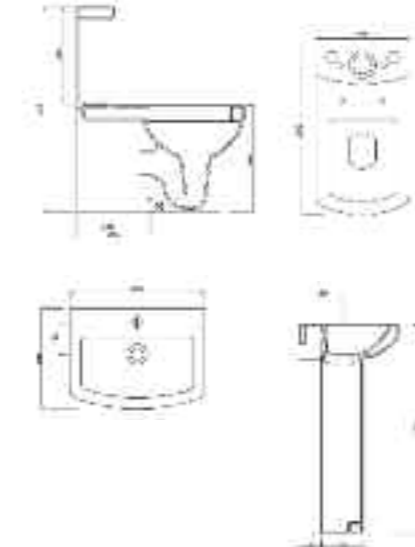

AVAILABLE ITEMS - white only

Nero 550 x 400mm basin 1th	£52.58
Nero pedestal	£45.23
Nero flush fitting pan & soft close seat	£183.43
Nero cistern c/w fittings	£76.89
Nero soft close seat	£61.71
Nero semi pedestal	£35.78