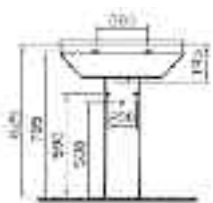

For VitrA baths please see page 39 - 40

See pages 52 - 54 for price of VitrA brassware