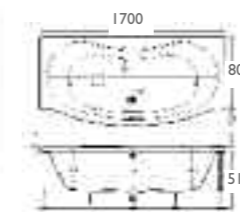

LUCINA

Lucina 1700 x 800mm	
Trojancast	£596.00
Plain 5mm	£411.00
Price includes front panel	
End panel (pair)	£70.00

Lucina 1800 x 900mm	
Trojancast	£719.00
Plain 5mm	£534.00