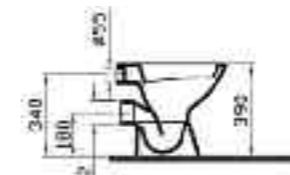

VITRA LOW LEVEL PAN & CISTERN

Low level wc pan horizontal outlet
£49.00
Low level china cistern (SISO) includes fittings
£95.00