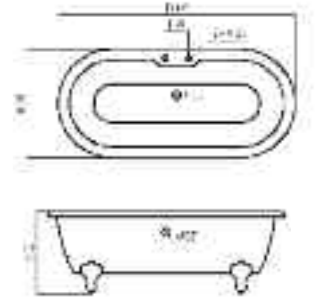

LIFETIME
GUARANTEE