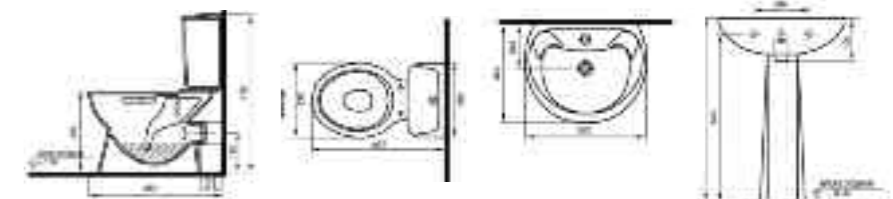

Suggested brassware Loop see page 55

AVAILABLE ITEMS - white only

- Carmina basin 550 x 445mm 1th or 2th £47.78
- Carmina basin 520 x 410mm 2th £42.26
- Carmina pedestal £23.88
- Carmina cc pan including seat £74.74
- Carmina cistern dual flush £59.94
- Carmina soft close seat £32.10
- Carmina floor standing bidet £86.96

WALL HUNG ITEMS

- Carmina basin 520 x 410mm 1th or 2th £47.78
- Carmina semi-pedestal £25.56
- Carmina wall hung pan & seat £78.25

ALSO AVAILABLE

- Carmina cloakroom basin 450 x 370mm 1th only £44.00
- Carmina cloakroom basin 370 x 280mm 1 & 2th £42.00
- Carmina semi-rec basin 1th £69.82
- Carmina back to wall pan including seat £135.12
- Carmina back to wall wc pan only £105.41
- Carmina back to wall seat £35.38
- Carmina back to wall soft close seat £61.71

Suggested brassware New Orta see page 56

JIKA MIO

4 PIECE PRICE INC. SEAT
£555.05

4 PIECE PRICE INC. SEAT
£399.78

JIKA OLYMP

AVAILABLE ITEMS - white only

500 x 420mm basin 1th	£68.80
Pedestal	£83.68
Pan - standard height 420mm	£204.54
Cistern	£132.95
Seat	£65.08
ALSO AVAILABLE	
550 x 420mm basin 1th	£74.38
600 x 420mm basin 1th	£83.68
650 x 420mm basin 1th	£102.27
Syphon cover	£63.22
Counter top basin 670 x 470mm	£213.84
Counter top basin 750 x 470mm	£223.13
Counter top basin 850 x 470mm	£251.03
Counter top basin 1050 x 470mm	£278.92