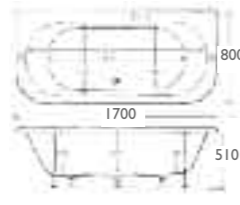

DESTINY D-SHAPE