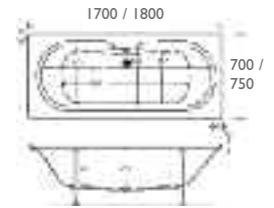

MIRANDA double ended

Miranda double ended 1700 x 700		Miranda double ended 1800 x 750	
Trojancast	£365.00	Trojancast	£499.00
Plain 5mm	£217.00	Plain 5mm	£335.00
Miranda double ended 1700 x 750			
Trojancast	£440.00		
Plain 5mm	£276.00