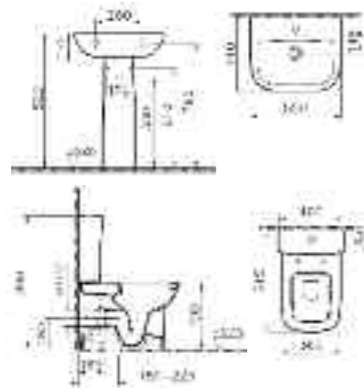

ALSO AVAILABLE

- S20 450mm cloakroom basin 1th/2th £59.00
- S20 500mm cloakroom basin 1th/2th £59.00
- S20 600mm cloakroom basin 1th £67.00
- S20 650mm cloakroom basin 1th £73.00
- S20 550mm semi-recessed basin 1th/2th £104.00
- S20 half pedestal (small / large) £40.00
- S20 CC wc pan (open back) £79.00
- S20 back to wall wc pan £104.00
- S20 wall hung wc pan £124.00
- S20 wall hung wc pan short projection (480mm) £132.00
- S20 bidet 1th £116.00
- S20 wall hung bidet 1th £116.00
- S20 toilet seat soft close £94.00