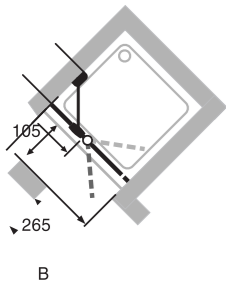

Design Pure Swing Door with Fixed Segment in Recess

		Tray Installation Dimension (mm)		Product Numbers		Base Price
Model	Product	Door in Recess				
ST 800	Swing Door with Fixed Segment	785-800	510610	092 321	£717	
	Closing profile for door in recess		510699			
ST 900	Swing Door with Fixed Segment	885-915	510611	092 321		
	Closing profile for door in recess		510699			
ST 1000	Swing Door with Fixed Segment	985 - 1015	510612	092 321		
	Closing profile for door in recess		510699