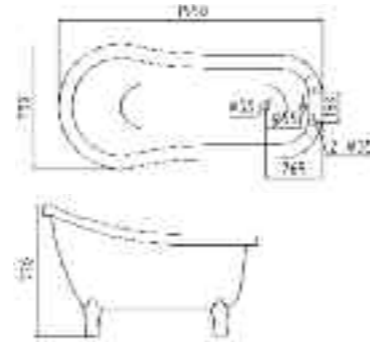

LIFETIME
GUARANTEE