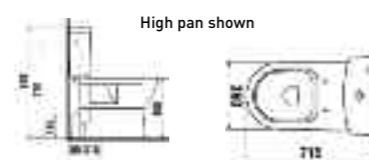

JIKA MIO

4 PIECE PRICE INC. SEAT
£555.05

4 PIECE PRICE INC. SEAT
£399.78

JIKA OLYMP

AVAILABLE ITEMS - white only

500 x 420mm basin 1th	£68.80
Pedestal	£83.68
Pan - standard height 420mm	£204.54
Cistern	£132.95
Seat	£65.08
ALSO AVAILABLE	
550 x 420mm basin 1th	£74.38
600 x 420mm basin 1th	£83.68
650 x 420mm basin 1th	£102.27
Syphon cover	£63.22
Counter top basin 670 x 470mm	£213.84
Counter top basin 750 x 470mm	£223.13
Counter top basin 850 x 470mm	£251.03
Counter top basin 1050 x 470mm	£278.92

Handrinse basin 450 x 360mm	£57.64
Semi recessed wash basin 550 x 430mm	£148.76
Semi recessed wash basin 550 x 355mm	£139.46
Corner basin 1th 450 x 470mm	£68.80
Raised height pan 520mm	£255.68
Back to wall pan	£213.84
Wall hung pan	£172.93
Floor standing bidet	£204.54
Wall hung bidet	£172.93
Soft close seat	£130.16

AVAILABLE ITEMS - white only

Olymp 550 x 420mm basin 1th	£61.36
Olymp Pedestal	£63.22
Olymp Pan - 500mm high	£204.54
Olymp Pan Standard - 420mm high	£145.04
Olymp Cistern	£89.25
Olymp Seat	£40.91

ALSO AVAILABLE

Olymp 500 x 410mm basin 1th	£55.78
Olymp 600 x 450mm basin 1th	£65.08
Olymp 650 x 480mm basin 1th	£74.38
Olymp 450 x 370mm cloak basin 1th	£55.78
Olymp 450 x 460mm corner basin 1th	£65.08
Olymp semi-recessed basin 550 x 420mm	£110.07

Olymp 550 x 355mm semi-recessed basin L/R th	£103.78
Olymp floorstanding bidet	£130.16
Olymp wall hung bidet	£139.46
Olymp wall hung pan 530mm projection	£139.46
Olymp soft close seat	£130.16
Olymp BTW pan	£180.37