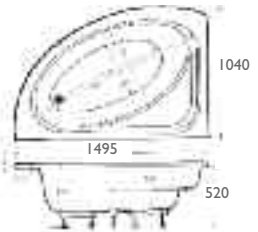

Orlando Offset Corner Bath 1495 x 1040mm

Trojancast	£478.00
Plain 5mm	£293.00

Price includes panel 520mm high - left hand model shown