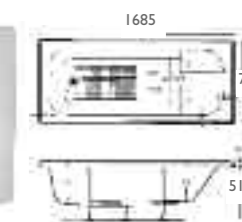

COUNTY

County 1685 x 700mm	
Trojancast	£317.00
Plain 5mm	£170.00
Plain 8mm	£203.00