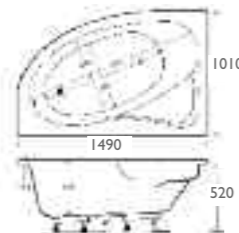

DESTINY D-SHAPE

Destiny 1700 x 800mm

Trojancast	£608.00	End panel (pair)	£60.00
Plain 5mm	£423.00		

Price includes panel

REEF

Reef 1490 x 1010mm

Trojancast	£478.00
Plain 5mm	£293.00

Price includes panel 520mm high - left hand model shown