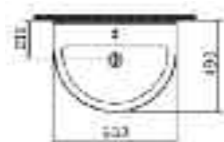

For VitrA baths please see page 39 - 40

See pages 52 - 54 for price of VitrA brassware