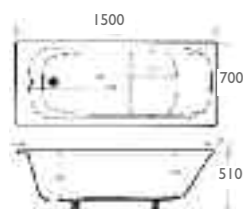

1500 x 700mm	
Trojancast	£335.00
Twin Grippd 5mm	£205.00
Plain 5mm	£188.00