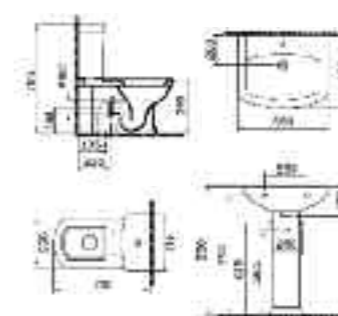

ALSO AVAILABLE

Form 300 600mm basin 1th	£116.00
Form 300 650mm basin 1th	£141.00
Form 300 450mm cloakroom basin	£97.00
Form 300 half pedestal (small / large)	£61.00
Form 300 wall hung wc pan	£238.00
Form 300 BTW wc pan	£226.00
Form 300 bidet	£226.00
Form 300 550mm semi recessed basin	£145.00