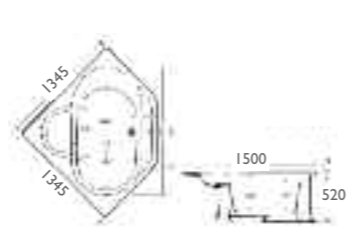

CONCEPT SHOWER BATH

Left hand model shown
Panel height 515mm

1675 x 750mm	Plain 5mm	Trojancast
Bath	£262.00	£447.00
Front Panel	£66.00	£66.00
Standard Bath Screen	£216.00	£216.00
Deluxe Bath Screen	£292.00	£292.00
End Panel		£27.00
Total Projection 850mm		

DESTINY D-SHAPE

Destiny 1700 x 800mm

Trojancast	£608.00	End panel (pair)	£60.00
Plain 5mm	£423.00		

Price includes panel

REEF

Reef 1490 x 1010mm

Trojancast	£478.00
Plain 5mm	£293.00

Price includes panel 520mm high - left hand model shown

FLORIDA ROLL OFFSET

Florida Roll Offset Corner Bath 1495 x 1010mm

Trojancast	£484.00
Plain 5mm	£298.00

Price includes panel 520mm high - left hand model shown

Left hand model shown
Panel height 515mm

1500 x 700mm	Plain 5mm	Trojancast
Bath	£262.00	£447.00
Front Panel	£66.00	£66.00
Standard Bath Screen	£216.00	£216.00
Deluxe Bath Screen	£292.00	£292.00
End Panel		£27.00
Total Projection 800mm		

ELITE SHOWER BATH

Elite 1675 x 700mm

Plain 5mm	£356.00	Trojancast	£541.00
Standard L-shaped bath screen fixed			
Deluxe L-shaped bath screen pivot			
Front panel	£96.00	End panel	£27.00

Total projection - 850mm

Available in both left and right hand versions (left hand shown)
Front panel height 510mm

CLASSIC OFFSET

Classic Offset Corner Bath 1535 x 1005mm

Trojancast	£542.00
Plain 5mm	£357.00

Price includes panel 520mm high - left hand model shown

BERMUDA

Bermuda Corner Bath 1345 x 1345mm

Trojancast	£632.00
Plain 5mm	£446.00

Price includes panel 520mm high

LAGUNA

1200 x 1200mm

Trojancast	£569.00
Plain 5mm	£383.00

Price includes panel 520mm high

1350 x 1350mm	Trojancast	£656.00	1450 x 1450mm	Trojancast	£705.00
	Plain 5mm	£471.00		Plain 5mm	£520.00

Price includes panel 520mm high

ORLANDO OFFSET