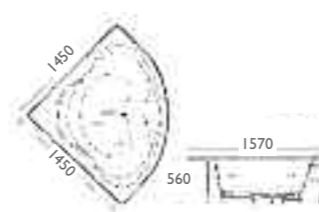

BERMUDA

Bermuda Corner Bath 1345 x 1345mm

Trojancast	£632.00
Plain 5mm	£446.00

Price includes panel 520mm high

LAGUNA

1200 x 1200mm

Trojancast	£569.00
Plain 5mm	£383.00

Price includes panel 520mm high