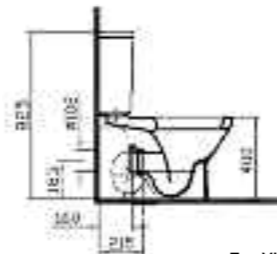

For VitrA baths please see page 39 - 40

See pages 52 - 54 for price of VitrA brassware