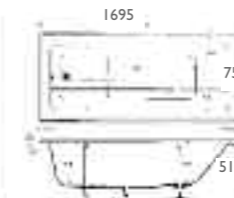

ROMA

Roma 1695 x 750mm	
Plain 5mm	£243.00