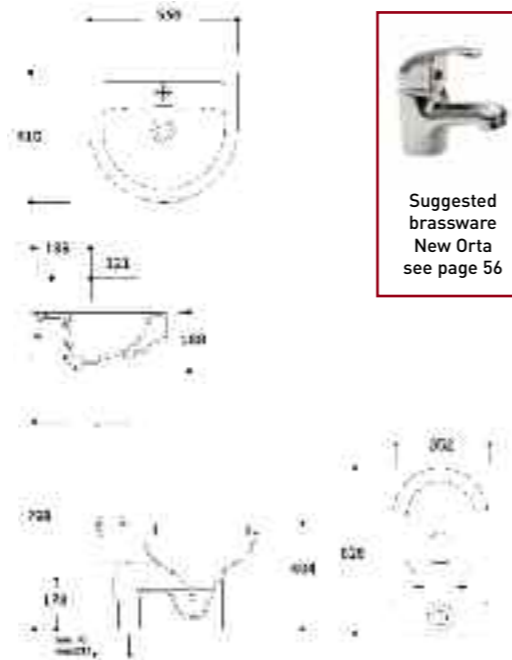

Suggested brassware
New Orta
see page 56