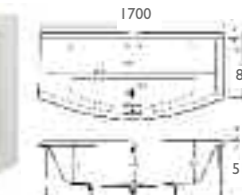

ARC

Arc 1700 x 850mm	
Trojancast	£611.00
Plain 5mm	£426.00
Arc end panel	£34.00
Price Includes Front Panel