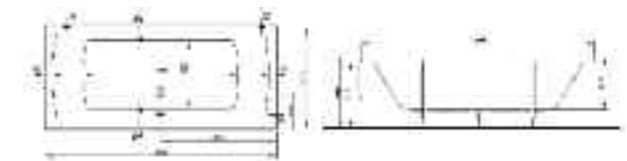

MELROSE SPACE SAVING BATH

Melrose 1700 x 600 / 750mm
Plain 5mm £303.70
Front panel £59.65
Melrose bath screen £317.83
Optional End panel £39.02
Right hand bath shown
Available both left and right handed

Please note the Melrose bath is handed differently to the Trojan Concept and Elite showerbaths.

CAMEO PLAIN

Cameo Plain 1700 x 700mm 2th
Plain 5mm £150.00

CAMILLA TWIN GRIPPED

Camilla Twin Gripped 1700 x 700mm 2th
Twin Gripped 5mm £165.00

NEON SHOWER BATH

Neon shower bath
Please specify left or right hand
1700 x 850 x 750mm £359.00
Shower screen £318.00
Front panel 1700mm £130.00
Leg set £66.00
Total £873.00
End panel 750mm £95.00

NEON

Neon single ended bath
1700 x 750mm* £338.00
1700 x 700mm £280.00
1600 x 750mm* £338.00
1600 x 700mm £280.00
1500 x 700mm £280.00
Front panel 1500 / 1600 / 1700mm £132.00
End panel 700mm £101.00
* End panel 750mm £106.00
Leg set £57.00

NEON SPACE SAVER

Neon space saver bath (available left and right handed)
1700 x 750 x 500mm £403.00
Front panel 1700mm £119.00
End panel 750mm £95.00
End panel 500mm £85.00
Leg set £60.00

NEON DOUBLE ENDED

Neon double ended bath
1800 x 800mm £534.00
Front panel 1800mm £166.00
End panel 800mm £120.00
Leg set £57.00