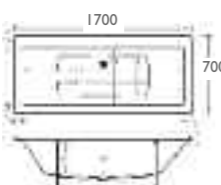

Solarna double ended 1700 x 700	
Trojancast	£384.00
Plain 5mm	£217.00

ALGARVE

Algarve 1800 x 800mm	
Trojancast	£522.00
Plain 5mm	£337.00

Algarve 1700 x 750mm	
Trojancast	£414.00
Plain 5mm	£249.00

SULTAN

Sultan 1800 x 800mm	
Plain 5mm	£337.00