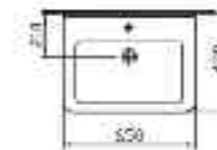

See pages 52 - 54 for price of VitrA brassware

all prices include VAT at 20%

S50 compact wc pan
600mm projection
(open & fully btw) £193.00
S50 CC cistern
inc. fittings for above £119.00
S50 standard seat £59.00
S50 soft close seat £101.00