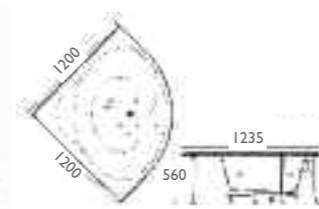

BERMUDA

Bermuda Corner Bath 1345 x 1345mm

Trojancast	£632.00
Plain 5mm	£446.00

Price includes panel 520mm high

LAGUNA

1200 x 1200mm

Trojancast	£569.00
Plain 5mm	£383.00

Price includes panel 520mm high