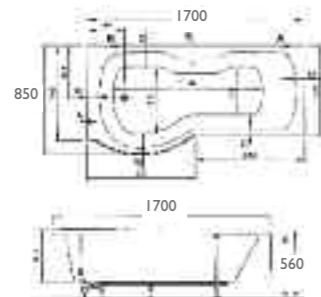

OPTIMA DOUBLE ENDED

Optima Double Ended		
1700 x 750mm Plain 5mm	£261.00	
Leg set	£50.00	

OPTIMA SHOWER BATH

Optima Shower Bath	
1700 x 700mm Bath	£302.00
Front Panel 1700mm	£109.00
Bath Screen	£260.00
Leg set	£50.00
Total	£721.00
End Panel 700mm	£64.00