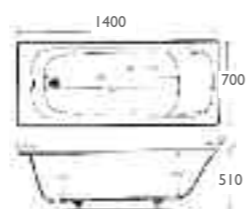

1400 x 700mm	
Trojancast	£335.00
Twin Grippd 5mm	£205.00
Plain 5mm	£188.00