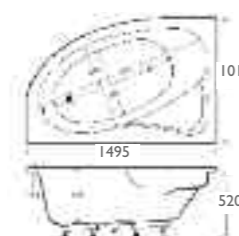

FLORIDA ROLL OFFSET

Florida Roll Offset Corner Bath 1495 x 1010mm

Trojancast	£484.00
Plain 5mm	£298.00

Price includes panel 520mm high - left hand model shown