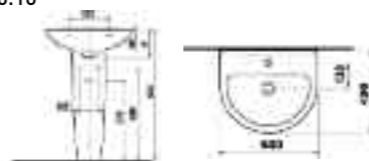

JIKA MIO

4 PIECE PRICE INC. SEAT
£555.05

4 PIECE PRICE INC. SEAT
£399.78

JIKA OLYMP

AVAILABLE ITEMS - white only

500 x 420mm basin 1th	£68.80
Pedestal	£83.68
Pan - standard height 420mm	£204.54
Cistern	£132.95
Seat	£65.08
ALSO AVAILABLE	
550 x 420mm basin 1th	£74.38
600 x 420mm basin 1th	£83.68
650 x 420mm basin 1th	£102.27
Syphon cover	£63.22
Counter top basin 670 x 470mm	£213.84
Counter top basin 750 x 470mm	£223.13
Counter top basin 850 x 470mm	£251.03
Counter top basin 1050 x 470mm	£278.92

Handrinse basin 450 x 360mm	£57.64
Semi recessed wash basin 550 x 430mm	£148.76
Semi recessed wash basin 550 x 355mm	£139.46
Corner basin 1th 450 x 470mm	£68.80
Raised height pan 520mm	£255.68
Back to wall pan	£213.84
Wall hung pan	£172.93
Floor standing bidet	£204.54
Wall hung bidet	£172.93
Soft close seat	£130.16

AVAILABLE ITEMS - white only

Olymp 550 x 420mm basin 1th	£61.36
Olymp Pedestal	£63.22
Olymp Pan - 500mm high	£204.54
Olymp Pan Standard - 420mm high	£145.04
Olymp Cistern	£89.25
Olymp Seat	£40.91

ALSO AVAILABLE

Olymp 500 x 410mm basin 1th	£55.78
Olymp 600 x 450mm basin 1th	£65.08
Olymp 650 x 480mm basin 1th	£74.38
Olymp 450 x 370mm cloak basin 1th	£55.78
Olymp 450 x 460mm corner basin 1th	£65.08
Olymp semi-recessed basin 550 x 420mm	£110.07

Olymp 550 x 355mm semi-recessed basin L/R th	£103.78
Olymp floorstanding bidet	£130.16
Olymp wall hung bidet	£139.46
Olymp wall hung pan 530mm projection	£139.46
Olymp soft close seat	£130.16
Olymp BTW pan	£180.37