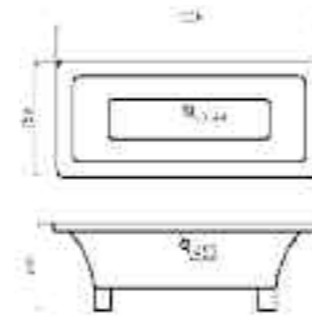

LIFETIME
GUARANTEE