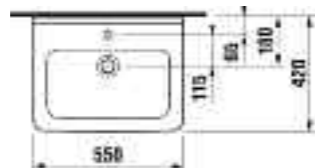

Also available with semi pedestal as shown or full pedestal

AVAILABLE ITEMS - white only	
Cubito 450mm x 340mm washbasin	£74.38
Cubito 550mm x 420mm washbasin	£83.68
Cubito 600mm x 450mm washbasin	£92.97
Cubito 650mm x 485mm washbasin	£102.27
Cubito 850mm x 485mm washbasin	£269.62
Cubito full pedestal	£83.68
Cubito half pedestal	£83.68