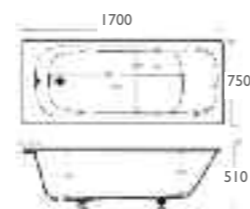

1700 x 750mm	
Trojancast	£419.00
Twin Grippd 5mm	£254.00
Plain 5mm	£254.00