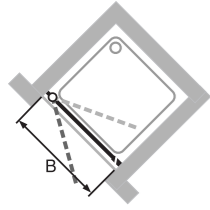

Recess Solutions

Design Pure Swing Door in Recess

		Tray Installation Dimension (mm)		Product Numbers		Base Price
Model	Product	Door in Recess				
ST 800	Swing Door	785-800	510600	092 321	£717	
	Closing profile for door in recess		510699			
ST 900	Swing Door	885-915	510601	092 321		
	Closing profile for door in recess		510699			
ST 1000	Swing Door	985 - 1015	510602	092 321		
	Closing profile for door in recess		510699