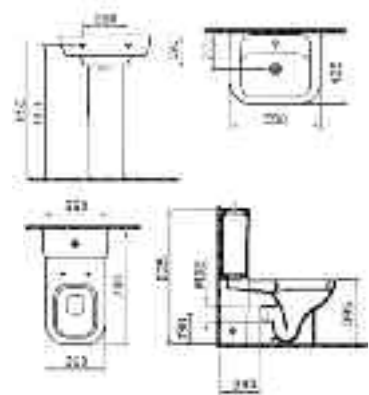

ALSO AVAILABLE

Retro 450mm cloakroom basin 1th	£119.00
Retro 600mm washbasin 1th	£141.00
Retro 650mm washbasin 1th	£171.00
Retro reduced depth 650mm washbasin with right/left side shelf 1th	£226.00
Retro 850mm washbasin 1th	£282.00
Retro double washbasin 1300mm 1th	£348.00
Retro half pedestal to fit cloakroom basin	£76.00
Retro half pedestal	£76.00
Retro semi-recessed 550mm basin 1th	£179.00
Retro btw wc pan	£276.00
Retro wall hung wc pan	£286.00
Retro wall hung pan short projection 485mm	£286.00
Retro toilet seat for short projection pan	£68.00
Retro bidet 1th	£276.00
Retro soft close seat	£139.00

For VitrA baths please see page 39 - 40

See pages 52 - 54 for price of VitrA brassware