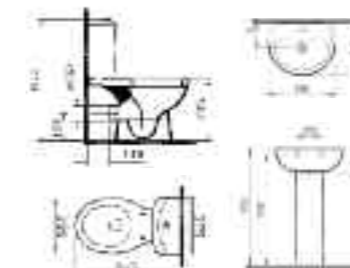

ALSO AVAILABLE

Layton 450mm cloakroom basin 1th or 2th	£54.00
Layton 450mm semi-recessed basin 1th	£132.00
Layton 500mm cloakroom basin 1th or 2th	£54.00
Layton 550mm basin 1th or 2th	£54.00
Layton half pedestal (small / large)	£46.00
Layton bidet	£115.00
Layton 550mm semi recessed basin 1 or 2th	£138.00
Layton BTW wc pan	£122.00
Layton corner cistern top flush (includes fittings)	£116.00
Layton soft close seat	£93.00