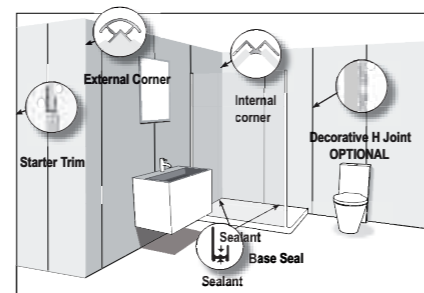

UPTREND 100% WATERPROOF SHOWER PANELS

10MM THICKNESS

WETROOMS
DECORATIVE PVC PANELLING

Panelling Made Easy Easy to Handle and Install

Revolutionary New Design Waterproof Panels

1000mm Waterproof PVC Shower Panelling

1000mm wide Waterproof PVC Panels
Tongue & Groove Shower Panels for Wet and dry areas.

- Class 1 Fire rated - suitable for commercial and domestic use.
- 100% waterproof PVC core.
- Light and easy to fit. No wet trades required.
- Suitable for both wet and dry areas.
- Non-porous, Hygienic, mould free.
- Virtually maintenance free wipe clean surface.
- 2 Year Guarantee

HOW TO FIT PVC PROFILES

PVC END CAP U
To start or end the assembly of the panels.

PVC EXTERNAL CORNER
To make an outside corner.

CLIP - IN
Decor strip

PVC SKIRTING
To make a finish between wall and floor, with cable tray.

PVC SCOTIA
To finish the corner between wall and ceiling or floor and wall.

PVC H JOIN and DECOR STRIP
To make an H joining joint panels edges, or as silver & gold decor strips.

PVC INTERNAL CORNER
To make an inside corner.

PVC PROFILE PRICES FOR 1000MM WIDEPANEL SHOWER PANELS		
DESCRIPTION	WHITE	SILVER
END U	£7.50	£10.00
BASE SEAL	£8.50	£11.50
INTERNAL	£11.00	£15.00
EXTERNAL	£12.00	£16.00
H-JOIN	£9.50	£12.50

ALUMINIUM EXTRUSIONS FOR 1000MM WIDEPANEL SHOWER PANELS		
DESCRIPTION	WHITE	BRIGHT SILVER
END U	£9.80	£21.50
INTERNAL	£17.90	£26.50
EXTERNAL	£20.00	£31.00
H-JOIN	£13.00	£21.00

WIDEPANEL PRICES	INCL VAT
Decors Per Panel	£105.00
Diamond Decors Per Panel	£125.00

ADHESIVE, SEALANT & CLEANER	
Adhesive	£5.00
Sealant	£6.50
Cleaner	£6.00

Wetrooms Sealant is of the highest quality silicone. It is a fast curing, low modulus, neutral fungicidal silicone sealant, developed for use with Wetrooms panelling, and for general sanitary use.