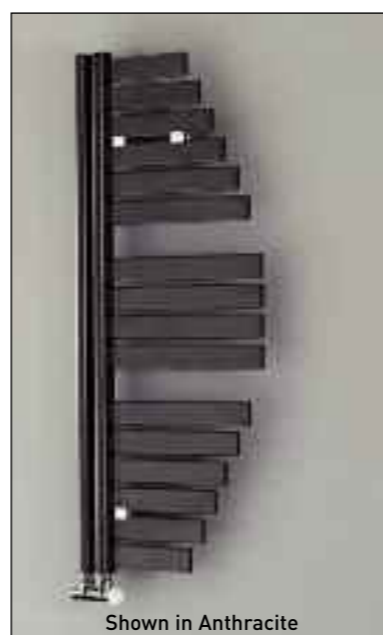

Shown in Anthracite