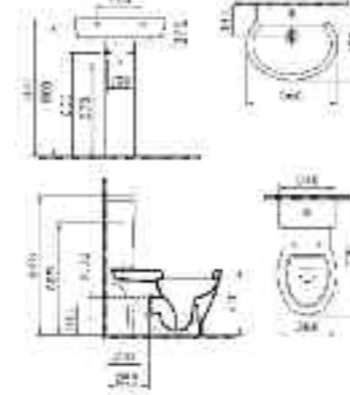

Bath shown is the Neon double ended, see page 39

ALSO AVAILABLE

Sunrise 500 x 260mm cloakroom basin 1th left or right	£97.00
Towel bar to suit 500mm cloakroom basin chrome	£131.00
Sunrise 600mm basin 1th	£147.00
Sunrise 660mm basin 1th	£160.00
Sunrise 550mm semi recessed basin 1th	£194.00
Sunrise 600mm offset corner basin left or right 1th	£154.00
Sunrise towel bar to suit offset corner basin chrome	£149.00
Sunrise 550mm semi recessed short projection basin 1th left or right	£194.00
Sunrise half pedestal standard	£109.00
Sunrise wall hung wc pan	£242.00
Sunrise btw wc pan	£242.00
Sunrise bidet 1th	£273.00
Sunrise wall hung bidet 1th	£273.00
Sunrise soft close seat	£139.00