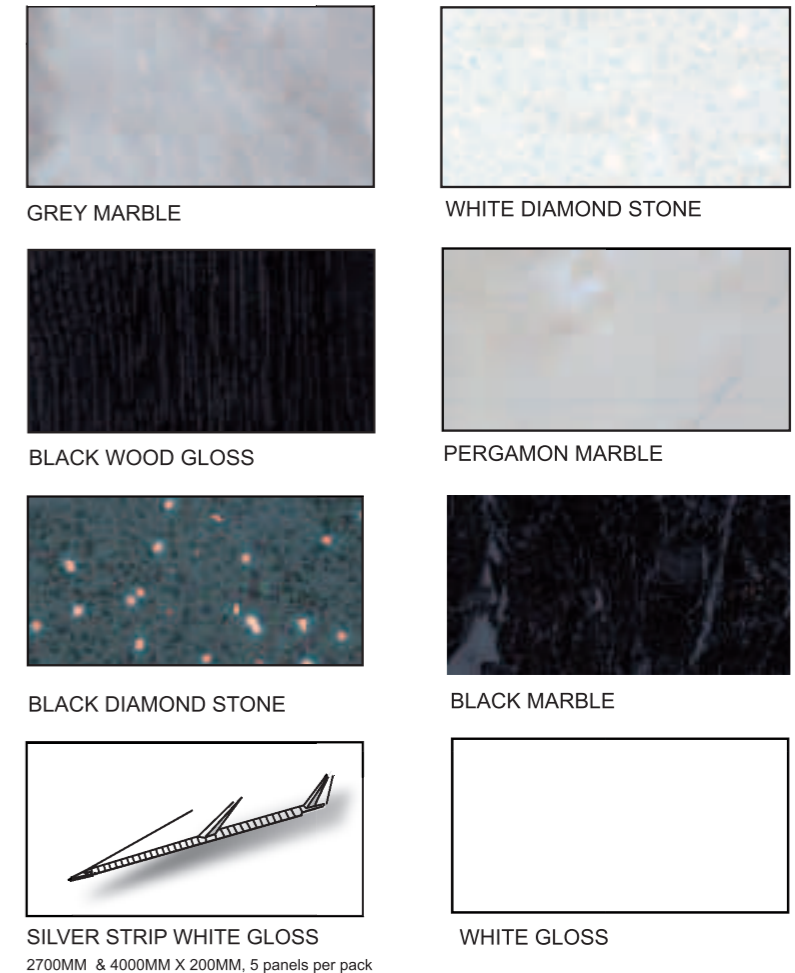

High Gloss decorative ceiling & wall panels

- 2700mm Long x 250mm Wide tongue and groove panels. 4 panels per 2.7m pack.
- 2700mm and 4000mm long by 200mm wide 2- strip panels. 5 panels per 2.7m and 4m pack
- Wetrooms PVC panels for all walls and ceilings in showers, bathrooms, kitchens, conservatories, extensions and utility rooms.
- No tiling to discolour or wear
- 100% waterproof PVC core.
- Light and easy to fit.
- No wet trades required.
- Suitable for both wet and dry areas.
- Non-porous, Hygienic, mould free.
- Virtually maintenance free wipe clean surface.
- Excellent insulation/soundproofing
- 2 Year Guarantee

CEILING & WALL PANELS PER PACK	PRICE PER PACK
25CM WIDE PRINTED X 2.7M LONG DECORS: Black Marble, Black Wood, White Wood, White Gloss, Pastel Grey Marble, Pergamon Marble	INCL VAT £45.00
Diamond decors 25cm Panels, 2.7m Long: White Diamond Stone, Black Diamond Stone.	£60.00
Silver Strip White & White Strip white 20cm Panels 2.7M long	£50.00
Silver Strip White & White Strip white 20cm Panels 4M long	£85.00