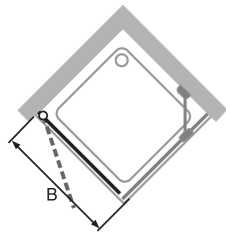

Door with Side Panel Solutions

Design Pure Swing Door with Side Panel

Model	Product	Tray Installation Dimension (mm)	Product Numbers		Base Price	
ST 800	Swing Door	785-800	510600	092 321		£1,090
SW 800	Side Panel		510621	092 321		
ST 900	Swing Door	885-900	510601	092 321		
SW 900	Side Panel		510622	092 321		
ST 1000	Swing Door	985-1000	510602	092 321		
SW 1000	Side Panel		510623	092 321