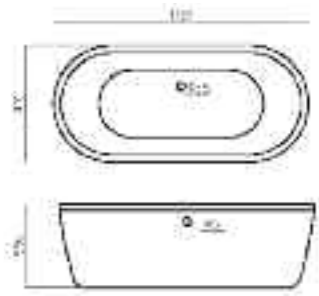

£673.00

LIFETIME
GUARANTEE

BOTTICELLI - Contemporary

Freestanding brassware only
Not suitable for deck mounted bath filler

£1,296.00

LIFETIME
GUARANTEE

Please note this is a 2 piece hand crafted bath, there may be a visible line on close inspection