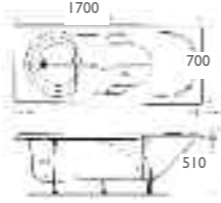

PRESTIGE PLAIN

Prestige Plain 1700 x 700mm	
Trojancast	£347.00
Plain 5mm	£199.00