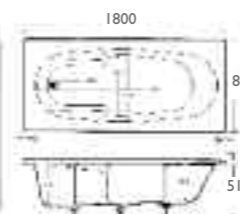

Solarna double ended 1700 x 700	
Trojancast	£384.00
Plain 5mm	£217.00

ALGARVE

Algarve 1800 x 800mm	
Trojancast	£522.00
Plain 5mm	£337.00

Algarve 1700 x 750mm	
Trojancast	£414.00
Plain 5mm	£249.00

SULTAN

Sultan 1800 x 800mm	
Plain 5mm	£337.00