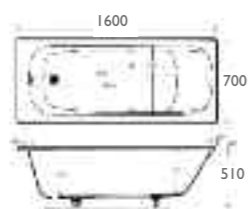

DERWENT

1200 x 700mm	
Trojancast	£335.00
Twin Grippd 5mm	£205.00
Plain 5mm	£188.00

1400 x 700mm	
Trojancast	£335.00
Twin Grippd 5mm	£205.00
Plain 5mm	£188.00

1500 x 700mm	
Trojancast	£335.00
Twin Grippd 5mm	£205.00
Plain 5mm	£188.00