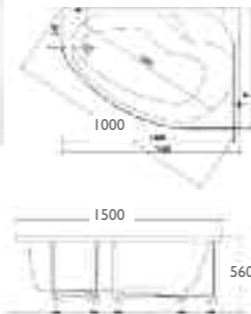

Optima Offset Corner Bath		
1500 x 1000mm Plain 5mm	£285.00	
Leg set	£56.00	
Offset front panel	£140.00	
Available left hand & right hand (left hand shown)