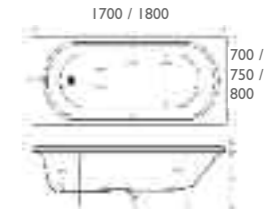

MIRANDA single ended

Miranda single ended 1600 x 700		Miranda single ended 1700 x 750	
Trojancast	£347.00	Trojancast	£437.00
Plain 5mm	£199.00	Plain 5mm	£272.00
Miranda single ended 1700 x 700		Miranda single ended 1800 x 800	
Trojancast	£347.00	Trojancast	£530.00
Plain 5mm	£199.00	Plain 5mm	£346.00