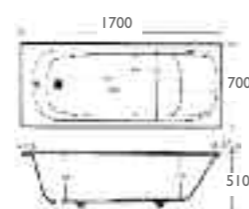

1700 x 700mm	
Trojancast	£392.00
Twin Grippd 5mm	£205.00
Plain 5mm	£188.00
Twin Grippd 8mm	£246.00
Plain 8mm	£234.00