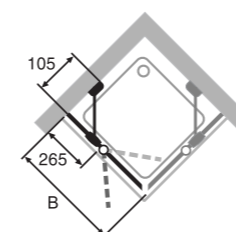

Extra costs for anti-plaque

Single Door or Side Panel £50	Corner Entry, Quadrant Two-Panel Slider & Walk-in £100
---	--

Corner Entry Solutions

Design Pure Swing Door Corner Entry

Model	Product	Tray Installation Dimension (mm)	Product Numbers	Base Price
ST800	Swing Door x 2	785-800	510600 092 321	£1,272
			510600 092 321	
ST 900	Swing Door x 2	885-900	510601 092 321	
			510601 092 321	
ST 1000	Swing Door x 2	985-1000	510602 092 321	
			510602 092 321	