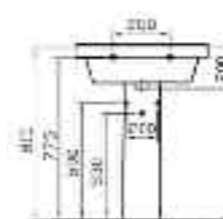

For VitrA baths please see page 39 - 40

See pages 52 - 54 for price of VitrA brassware