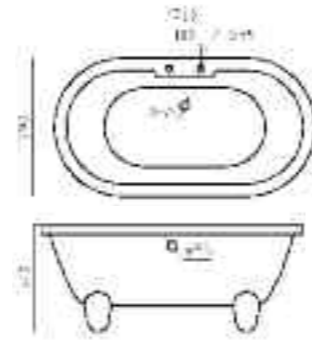

1 BOWL URINAL SET

3 BOWL URINAL SET

DA VINCI - Double Ended

Supplied with 2 tap holes
Contemporary chrome leg set

£775.00

LIFETIME
GUARANTEE

ROMANO

Supplied with 2 tap holes
Traditional chrome leg set