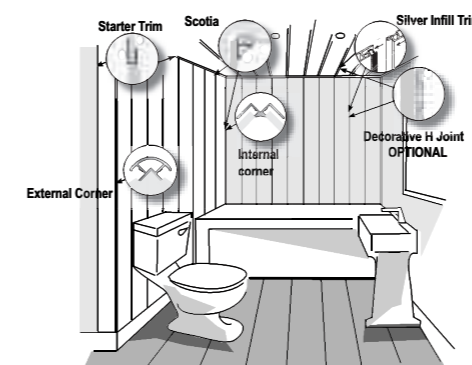

Panelling can be stapled, panel pinned, glued, or screwed onto batons or directly to the wall. It is recommended that only Wetrooms adhesive sealant & cleaner are used.

PROFILE PRICES FOR 1000MM WIDEPANEL SHOWER PANELS		
DESCRIPTION	WHITE INCL VAT	SILVER INCL VAT
END U	£5.00	£7.00
INTERNAL	£6.00	£8.00
EXTERNAL	£7.00	£9.00
H-JOIN	£5.00	£7.00
CLIP-IN DECOR	N/A	£6.50
SCOTIA	£6.00	£9.00

Due to the limitations of the printing process colours may vary from actual products. Please check pack batch numbers when buying your Wetrooms panelling. Do not expose to direct sunlight, or temperatures in excess of 60°C. Wetrooms reserve the right to alter the technical specifications in this brochure. Wetrooms and Widepanel are registered trade marks.