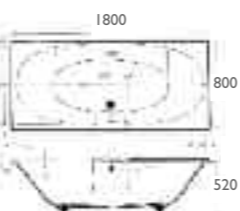

ALGARVE

Algarve 1800 x 800mm	
Trojancast	£522.00
Plain 5mm	£337.00

Algarve 1700 x 750mm	
Trojancast	£414.00
Plain 5mm	£249.00