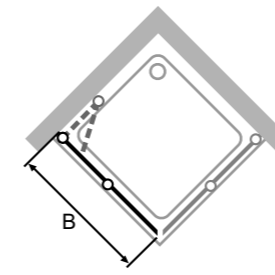

Please note: Asymmetric combinations can be created by choosing the correct product codes.

Design Pure Folding Swing Door

Shown with a special intima glass decor. Standard product comes with clear glass