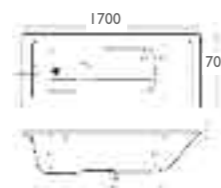

DERWENT

1200 x 700mm	
Trojancast	£335.00
Twin Grippd 5mm	£205.00
Plain 5mm	£188.00

1400 x 700mm	
Trojancast	£335.00
Twin Grippd 5mm	£205.00
Plain 5mm	£188.00

1500 x 700mm	
Trojancast	£335.00
Twin Grippd 5mm	£205.00
Plain 5mm	£188.00

1600 x 700mm	
Trojancast	£335.00
Twin Grippd 5mm	£205.00
Plain 5mm	£188.00

1700 x 700mm	
Trojancast	£392.00
Twin Grippd 5mm	£205.00
Plain 5mm	£188.00
Twin Grippd 8mm	£246.00
Plain 8mm	£234.00

1700 x 750mm	
Trojancast	£419.00
Twin Grippd 5mm	£254.00
Plain 5mm	£254.00

PRESTIGE ANTISLIP

Prestige Anti Slip 1700 x 800mm	
Trojancast	£468.00
Plain 5mm	£283.00

PRESTIGE PLAIN

Prestige Plain 1700 x 700mm	
Trojancast	£347.00
Plain 5mm	£199.00

SOLARNA

Solarna single ended 1700 x 700	
Trojancast	£347.00
Plain 5mm	£199.00

Solarna double ended 1700 x 700	
Trojancast	£384.00
Plain 5mm	£217.00

ALGARVE

Algarve 1800 x 800mm	
Trojancast	£522.00
Plain 5mm	£337.00

Algarve 1700 x 750mm	
Trojancast	£414.00
Plain 5mm	£249.00

SULTAN

Sultan 1800 x 800mm	
Plain 5mm	£337.00

ELITE

Elite 1700 x 700mm	
Trojancast	£364.00
Plain 5mm	£215.00
Elite 1800 x 800mm	
Trojancast	£529.00
Plain 5mm	£344.00

Elite 1700 x 750mm	
Trojancast	£422.00
Plain 5mm	£258.00

LUCINA

Lucina 1700 x 800mm	
Trojancast	£596.00
Plain 5mm	£411.00
Price includes front panel	
End panel (pair)	£70.00

Lucina 1800 x 900mm	
Trojancast	£719.00
Plain 5mm	£534.00

CASCADE DUO

Cascade Duo 1700 x 750mm	
Trojancast	£422.00
5mm	£258.00

GEMINI

Gemini 1700 x 750mm	
Trojancast	£425.00
Plain 5mm	£260.00

Gemini 1800 x 800mm	
Trojancast	£524.00
Plain 5mm	£340.00

ELITE SOLO

Elite 1500 x 700mm	
Trojancast	£338.00
Plain 5mm	£191.00

Elite 1700 x 700mm	
Trojancast	£338.00
Plain 5mm	£191.00

COUNTY

County 1685 x 700mm	
Trojancast	£317.00
Plain 5mm	£170.00
Plain 8mm	£203.00

ARC