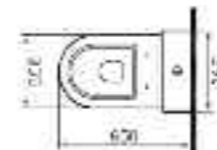

For VitrA baths please see page 39 - 40

See pages 52 - 54 for price of VitrA brassware